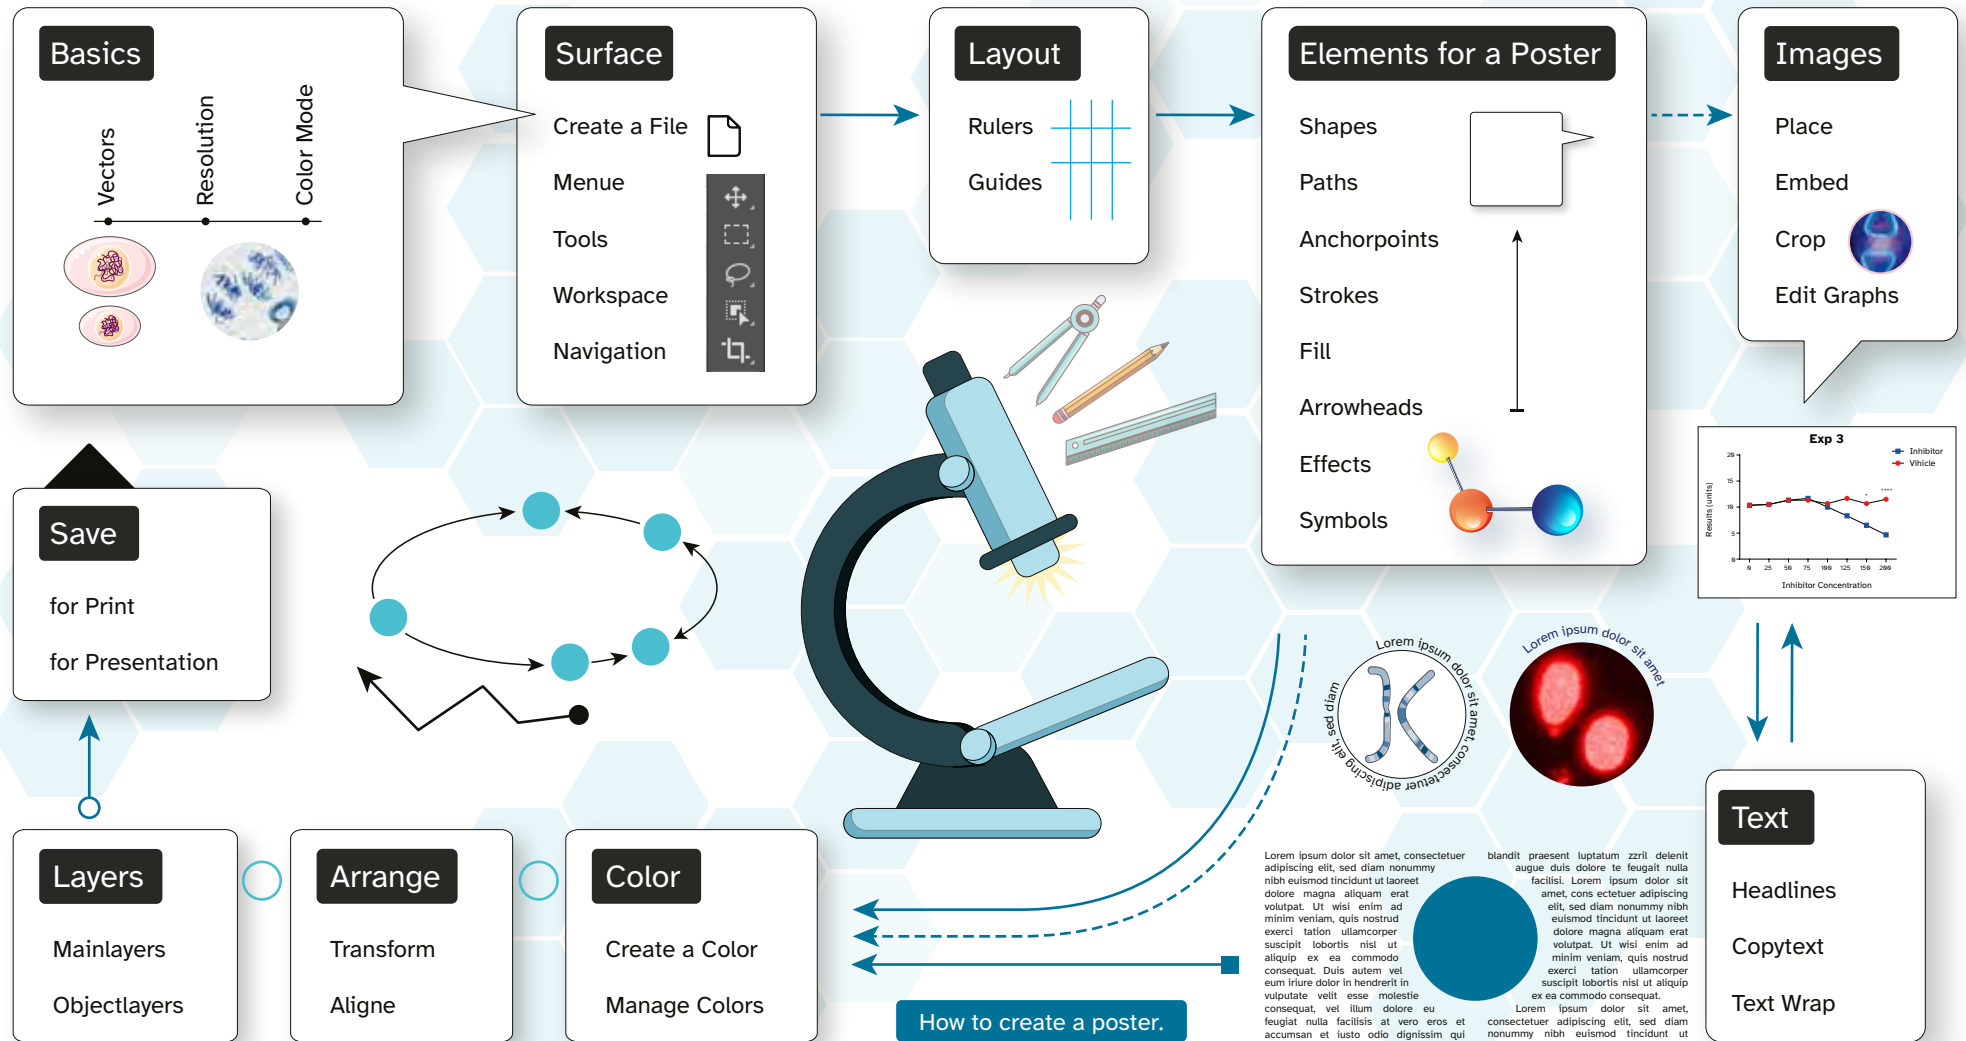

The poster features a central white circle containing the text. Surrounding this circle are various scientific illustrations: a microscope at the bottom, a DNA double helix at the top, a cell diagram on the left, and molecular models on the right. The background is decorated with light blue hexagons and a large pink arrow pointing right.

Illustrator Festival ²⁰²⁴

April 8 – 9

Course:

- **Create a Science Poster**
- **Create a Figure**
- **Work on your project**

Lecturer: Jana Wolf-Schadt

Illustrator | Poster, Figure 01

Illustrator | Figure 02, Project

Basics

Vectors Resolution Color Mode

Surface

- Create a File 
- Menu 
- Tools 
- Workspace 
- Navigation 

Shapes and Objects

- Shapes 
- Strokes 
- Arrowheads 

Create Forms

- Paths 
- Anchorpoints 
- Pathfinder 
- Live Paint 
- Effects 
- Symbols 

Text

- Headlines
- Legend
- Copytext
- Text Wrap

Images

- Place 
- Embed 
- Crop 
- Clipping Mask 

Layers

- Mainlayers
- Objectlayers

Arrange

- Transform
- Aligne
- Blend